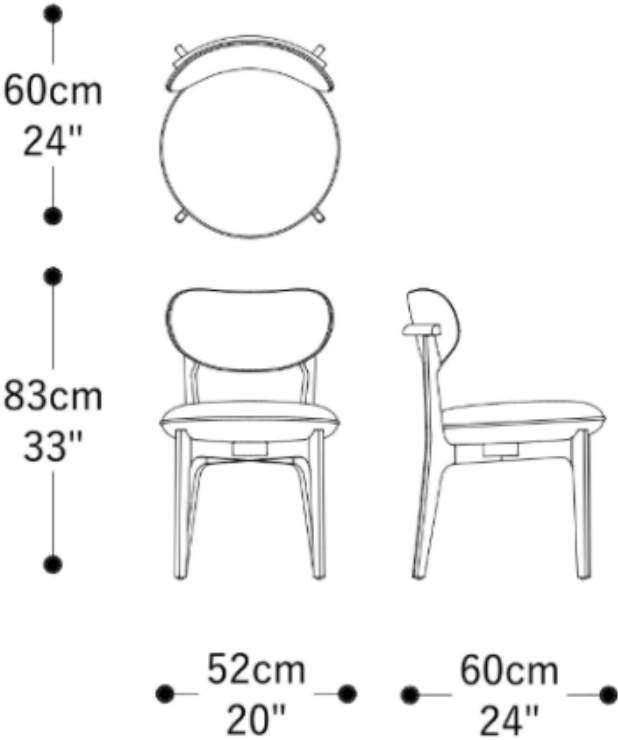

Banqueta

BANQUETA
CHENNAI

BRETON